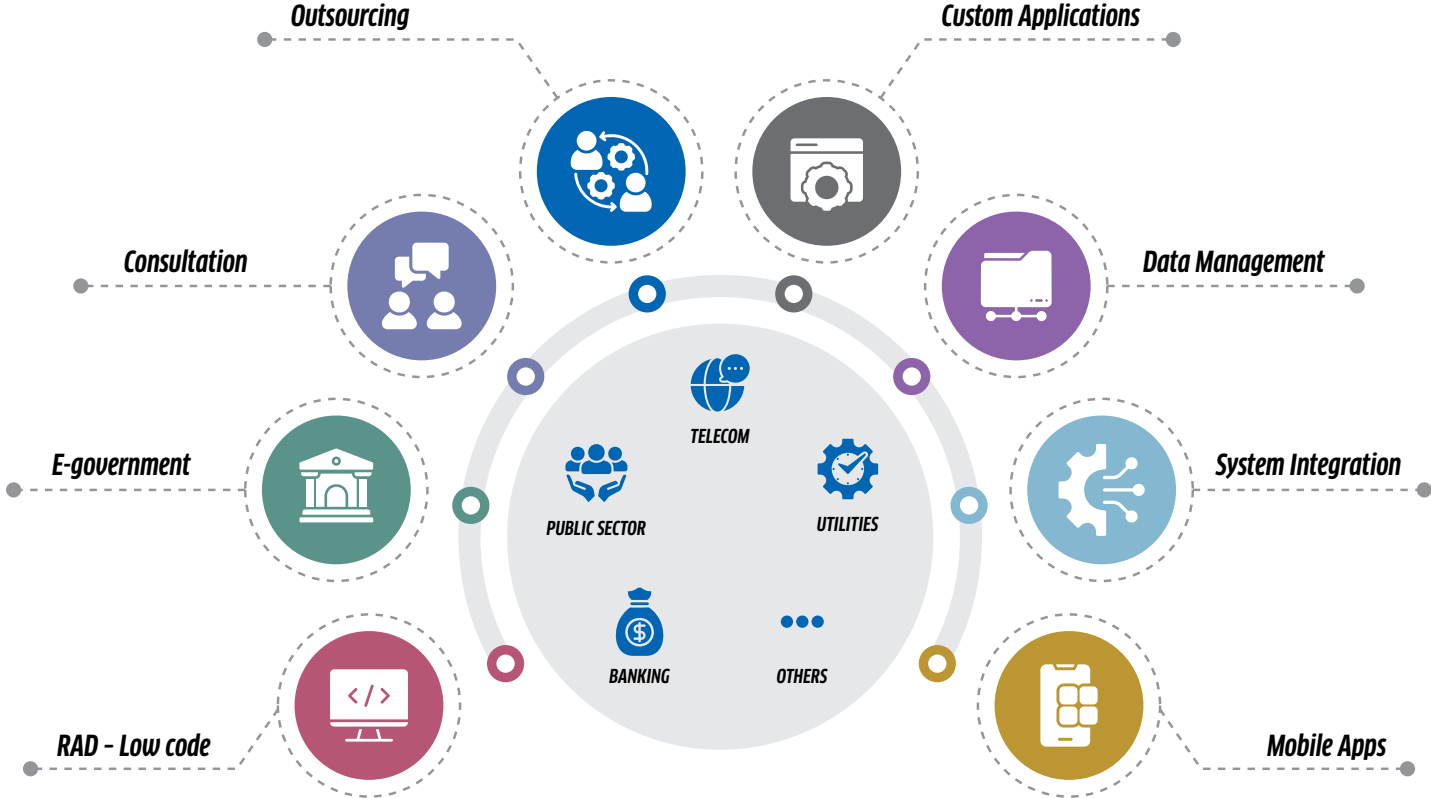

Iraq

Syria

Libya

Palestine

Lebanon

OUR PHILOSOPHY

“ADD NEW VALUE”

simple words to show our unchanging principles and promising values to which we will always be dedicated. We, in RealSoft, with our dedication and hard work aspire to be a regional leader in enterprise-wide state-of-the-art software solutions with a commitment to our clients' satisfaction.

PORTFOLIO BY DOMAINS

DATA PORTFOLIO AT A GLANCE

WE CAN HELP YOU!

Let us tell you 2 things.

WE CAN HELP YOU

1st THING

RealSoft has been a long-term trusted partner for governments, municipalities, businesses, and NGOs in the ME region since 2002; working closely with our clients allows us to act in their best interest over the long term. We have a proven range of combined technical knowledge and experience, timely response, and cost-efficient services.

Data Management & Strategies

At Realsoft, we empower organizations to harness their data's true potential by understanding, unlocking, and deriving valuable insights from their data assets. Our comprehensive solutions encompass data management, governance, and analytics, providing a holistic approach to data optimization. We offer a wide range of technologies through our gold partnerships with industry leaders like Oracle and Microsoft. Additionally, we leverage leading open-source platforms to ensure our clients access cutting-edge, cost-effective solutions. With Realsoft, your data becomes a strategic asset, driving innovation and informed decision-making.

With a wide client base of customers from different countries, RealSoft can boast an in-depth knowledge of the latest developments in data warehousing (DW), business intelligence (BI), databases, and application development and an understanding of the wider context in which we work.