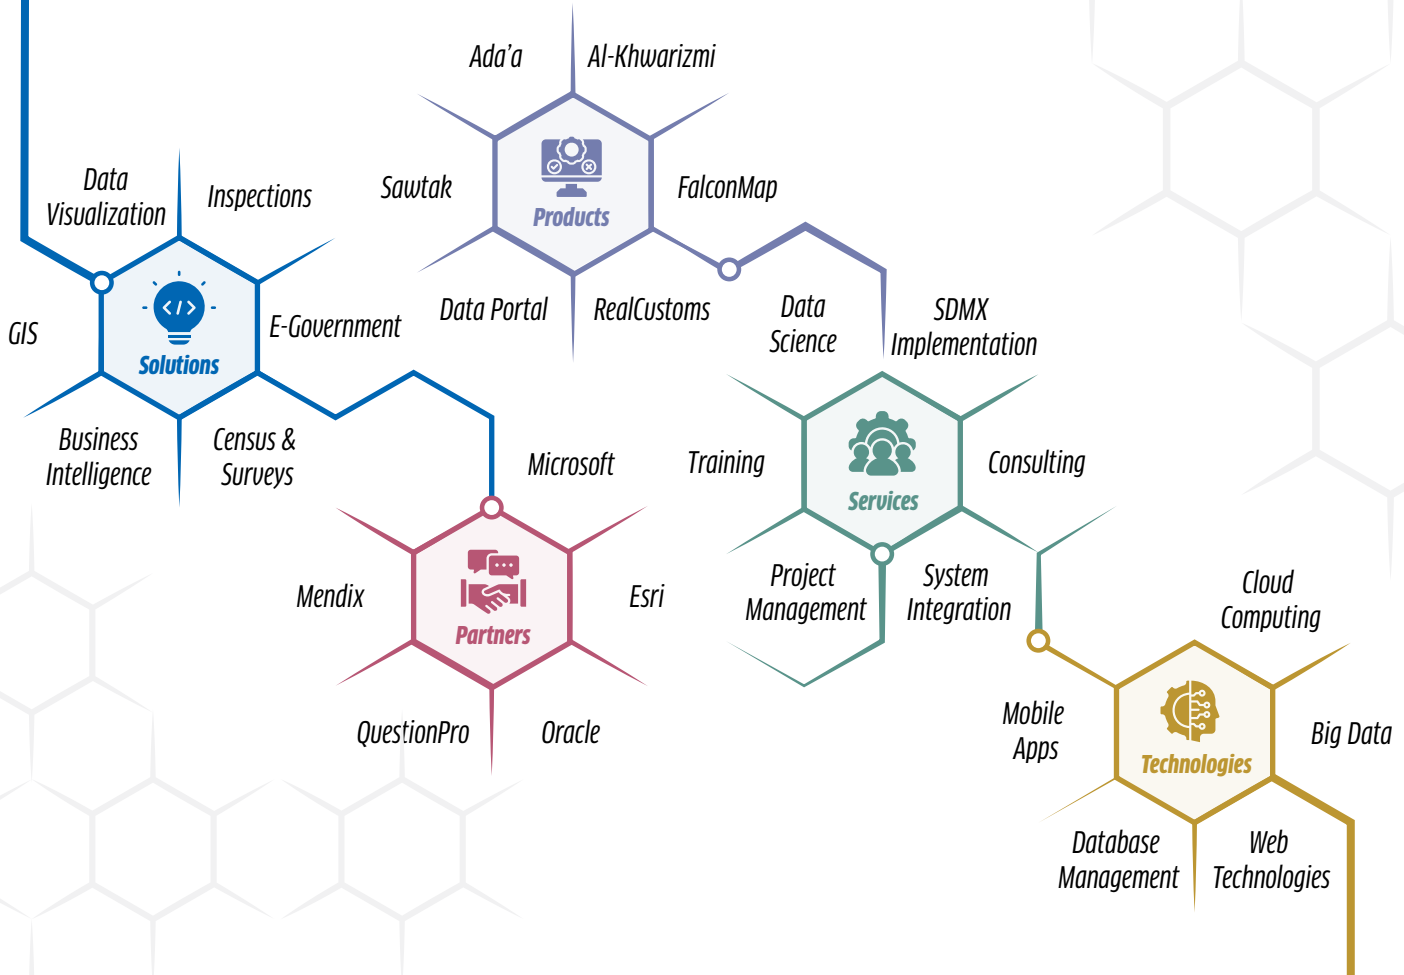

Experience the Next Level of IT Solutions with **RealSoft**,
Driving Your Business Forward with Real Impact.

COMPANY PROFILE

A LONG HISTORY, IN SHORT

We became a point of difference

RealSoft began life in 2002 with a registered branch office in Oman. RealSoft started as a small business in the field of programming solutions, as RealSoft continued to grow bigger and more experienced in the data management field, it has accelerated the growth of business and depth of support in the field of programming solutions and system integrations.

RealSoft now represents a huge milestone in the data management field in the region, combined with professionalism and high quality. A combo that sums years of experience, hard work, and dedication all together.

FALCONMAP

The next generation of map editing at your fingertip!

FalconMap is a powerful digital field management mapping application for fast geologic surveys and GIS data collection. It is an open-source product that works on iOS and Android and can be integrated with GIS servers like ArcGIS and QGIS.

With a wide client base of customers from different countries, RealSoft can boast an in-depth knowledge of the latest developments in data warehousing (DW), business intelligence (BI), databases, and application development and an understanding of the wider context in which we work.