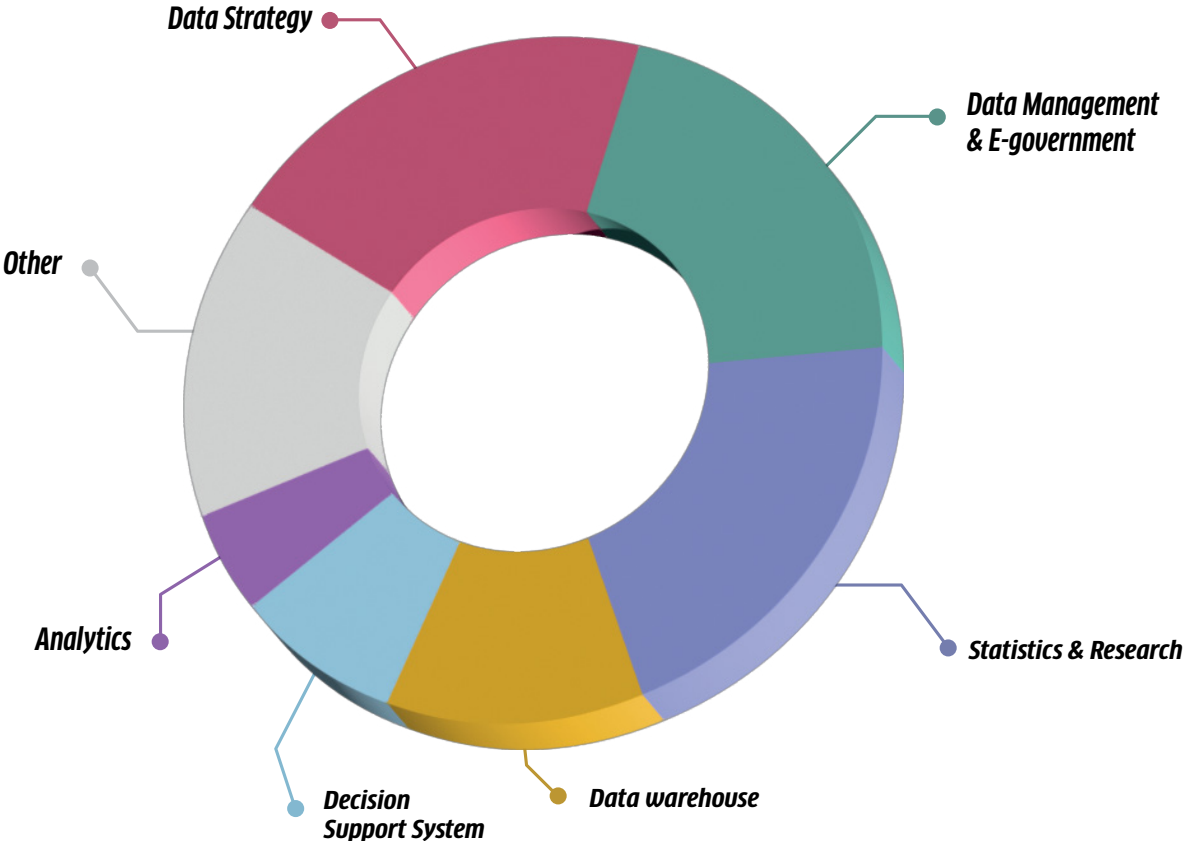

Iraq

Syria

Libya

Palestine

Lebanon

OUR PHILOSOPHY

“ADD NEW VALUE”

simple words to show our unchanging principles and promising values to which we will always be dedicated. We, in RealSoft, with our dedication and hard work aspire to be a regional leader in enterprise-wide state-of-the-art software solutions with a commitment to our clients' satisfaction.

PORTFOLIO BY DOMAINS

DATA PORTFOLIO AT A GLANCE

WE CAN HELP YOU!

Let us tell you 2 things.

WE CAN HELP YOU

1st THING

RealSoft has been a long-term trusted partner for governments, municipalities, businesses, and NGOs in the ME region since 2002; working closely with our clients allows us to act in their best interest over the long term. We have a proven range of combined technical knowledge and experience, timely response, and cost-efficient services.